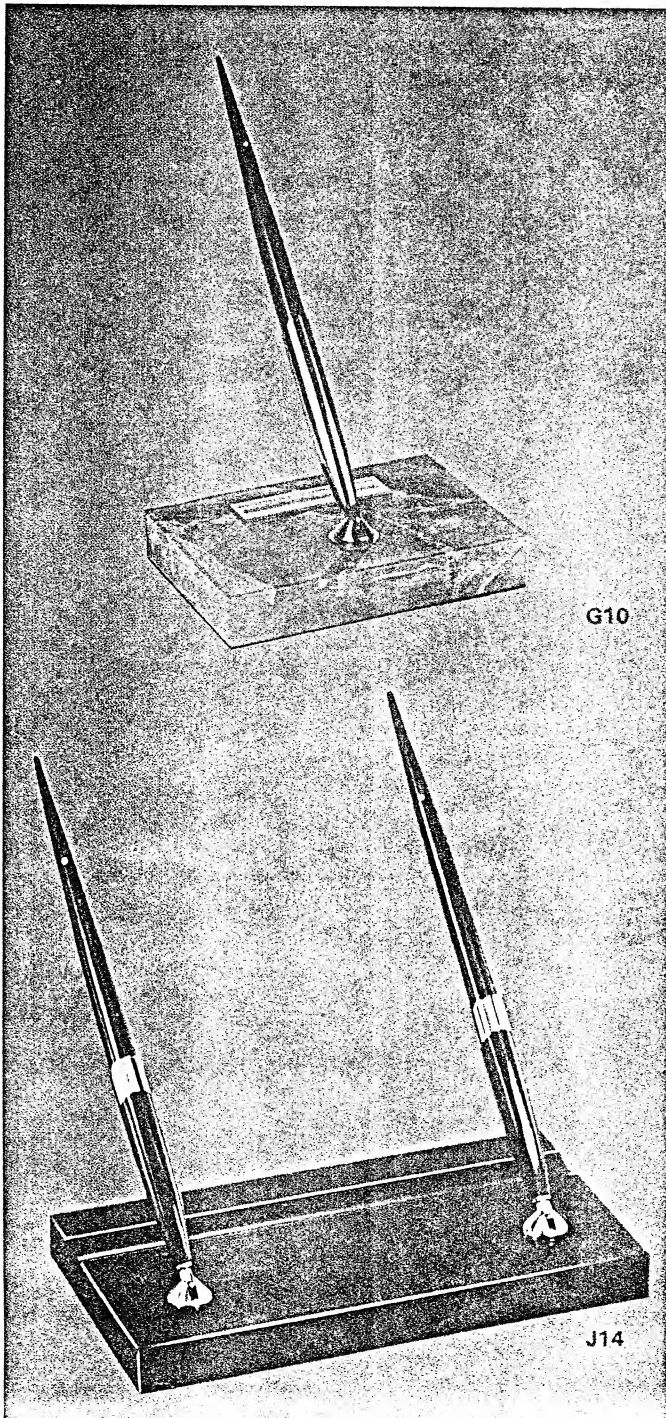

Sheaffer Desk Sets

The finest gift . . . The highest compliment

G10 DESK SET

Brazilian onyx base, 3½" x 5"; nameplate; black White Dot ballpoint. Attractively packaged.

$32.50

J14 DESK SET

Jet crystal base, 4" x 7½"; one black White Dot cartridge pen, one black White Dot ballpoint. Attractively packaged.

$45.00

M14 DESK SET

Mexican onyx base, 4" x 7½"; one brown White Dot cartridge pen, one brown White Dot ballpoint. Attractively packaged.

$40.00

W07 DESK SET

Gracefully modern shape. A fine rubbed walnut base with a flair of brushed satin trim and chrome pen sockets; 5" x 10". Two brown White Dot cartridge pens. Attractively packaged.

$50.00